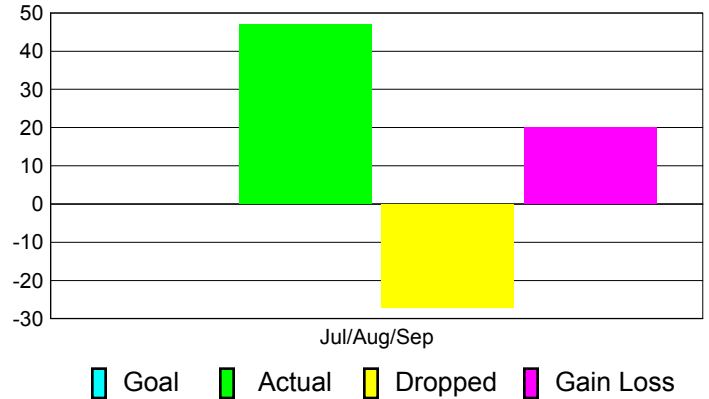

Membership Results 2012-2013

Goal, New, Dropped, Gain/Loss