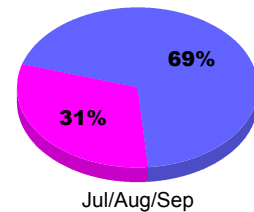

Membership Results
2012-2013

Membership
2011-2012

Month	Net Memb Goal	Actual New Memb	Actual Dropped Memb	Gain/Loss of Memb	Gain/Loss of Memb
Jul/Aug/Sep		47	-27	20	-19
Totals		47	-27	20	-19

Membership Results 2012-2013

Goal, New, Dropped, Gain/Loss

Comparison of Membership Gain/Loss

Current Year Compared to the Previous Year

Gender Comparison 2012-2013

Male Female